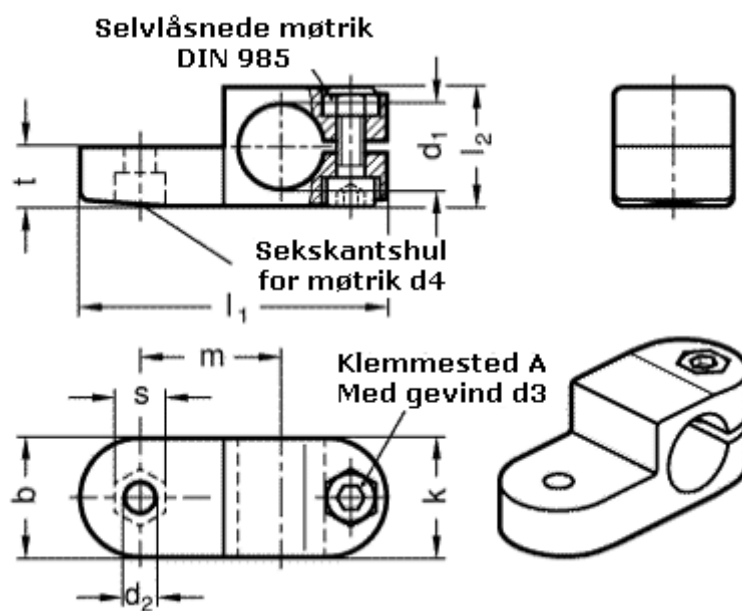

Article number: 20277B142SW

Description: E+G Swivel clamp connector  
GN277-B14-2-SW

## Measures

b = 25	m = 29.5
d1 = B14	s = 10
d2 = 6.5	t = 12.5
d3 = M 6	
d4 = M 6	
k = 25	
l1 = 64	
l2 = 25	